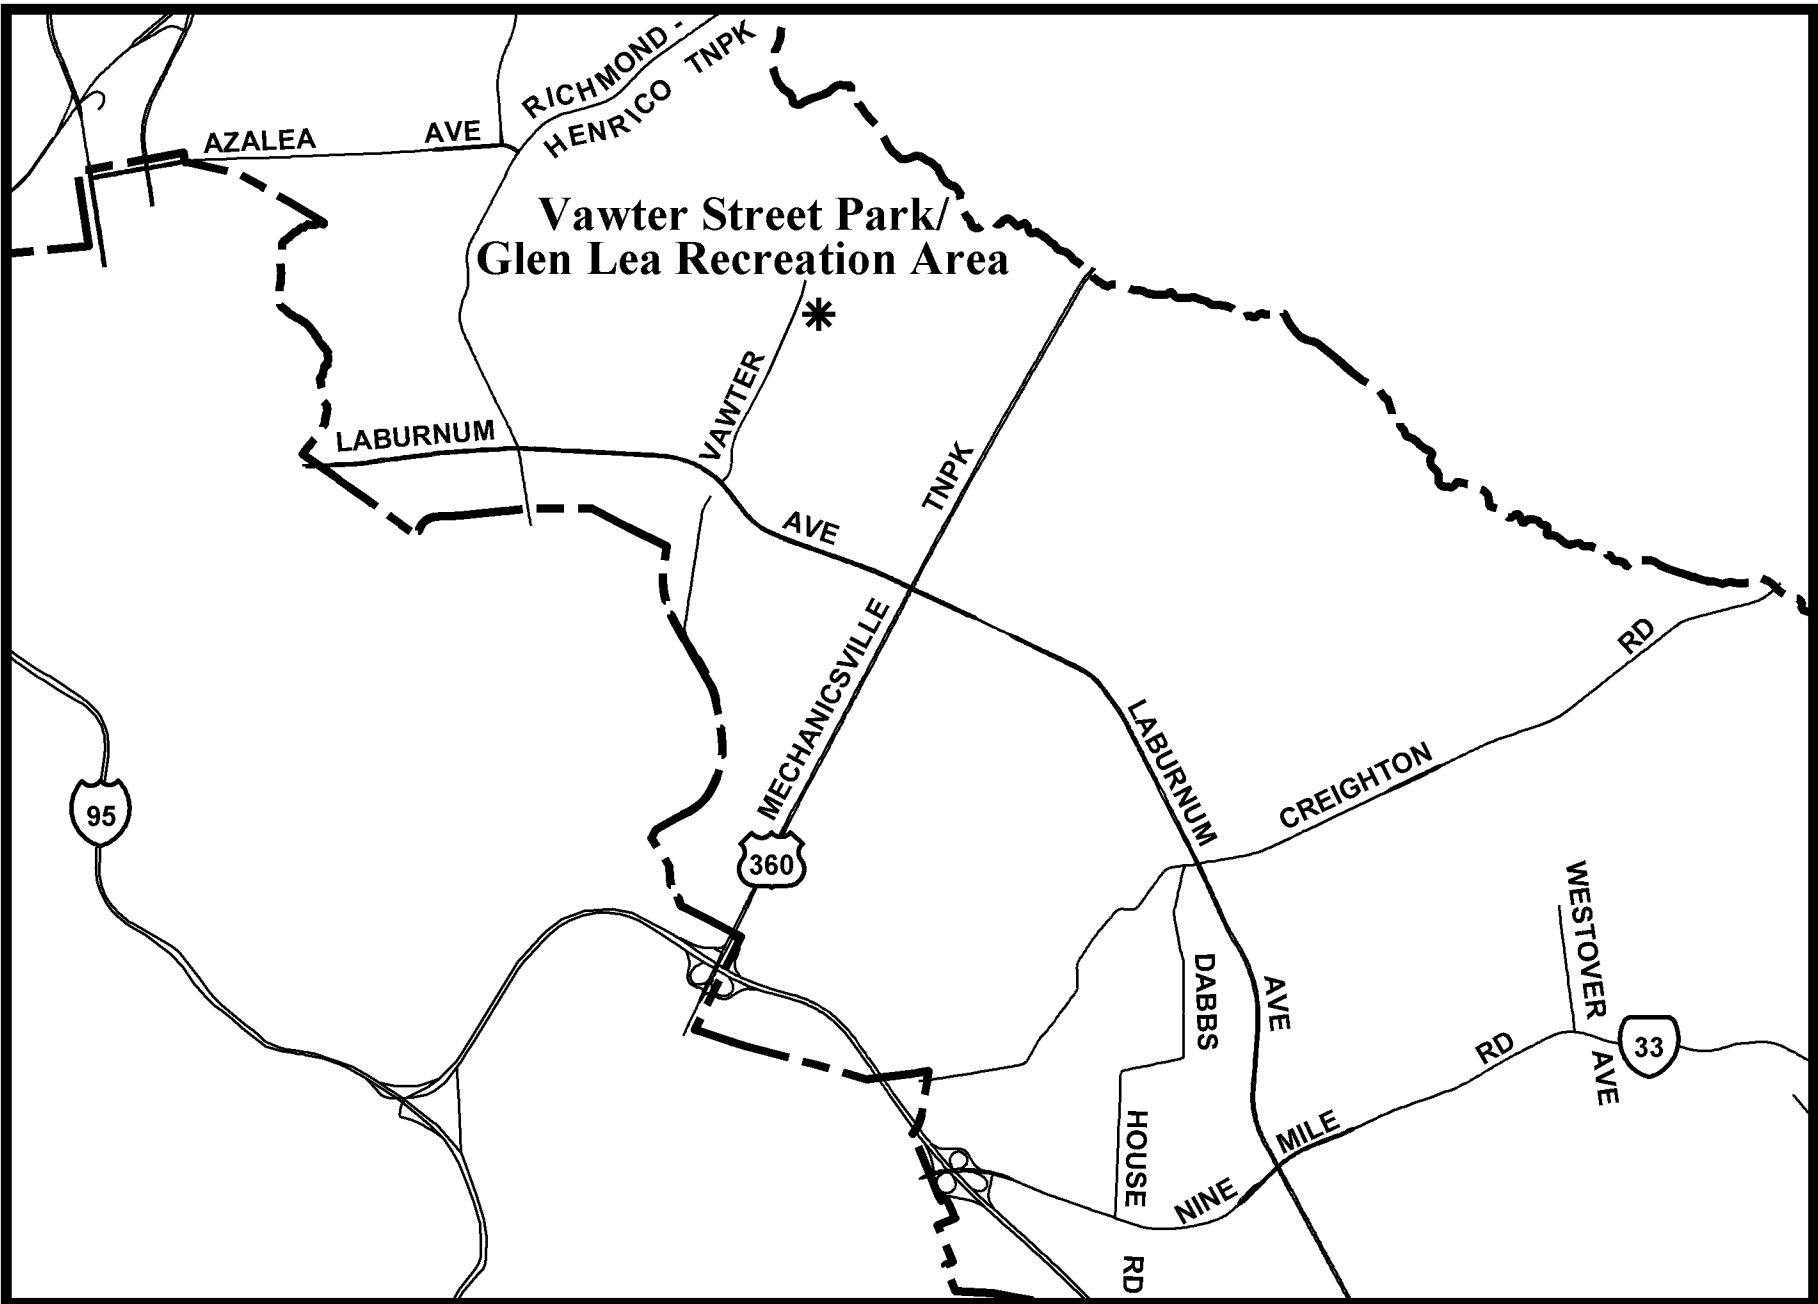

**Vawter Street Park/
Glen Lea Recreation Area**

AZALEA

AVE

RICHMOND -
HENRICO TNPK

LABURNUM

VAWTER

AVE

TNPK

MECHANICSVILLE

360

LABURNUM

CREIGHTON

RD

95

DABB'S

AVE

WESTOVER

33

RD

HOUSE

NINE

MILE

RD