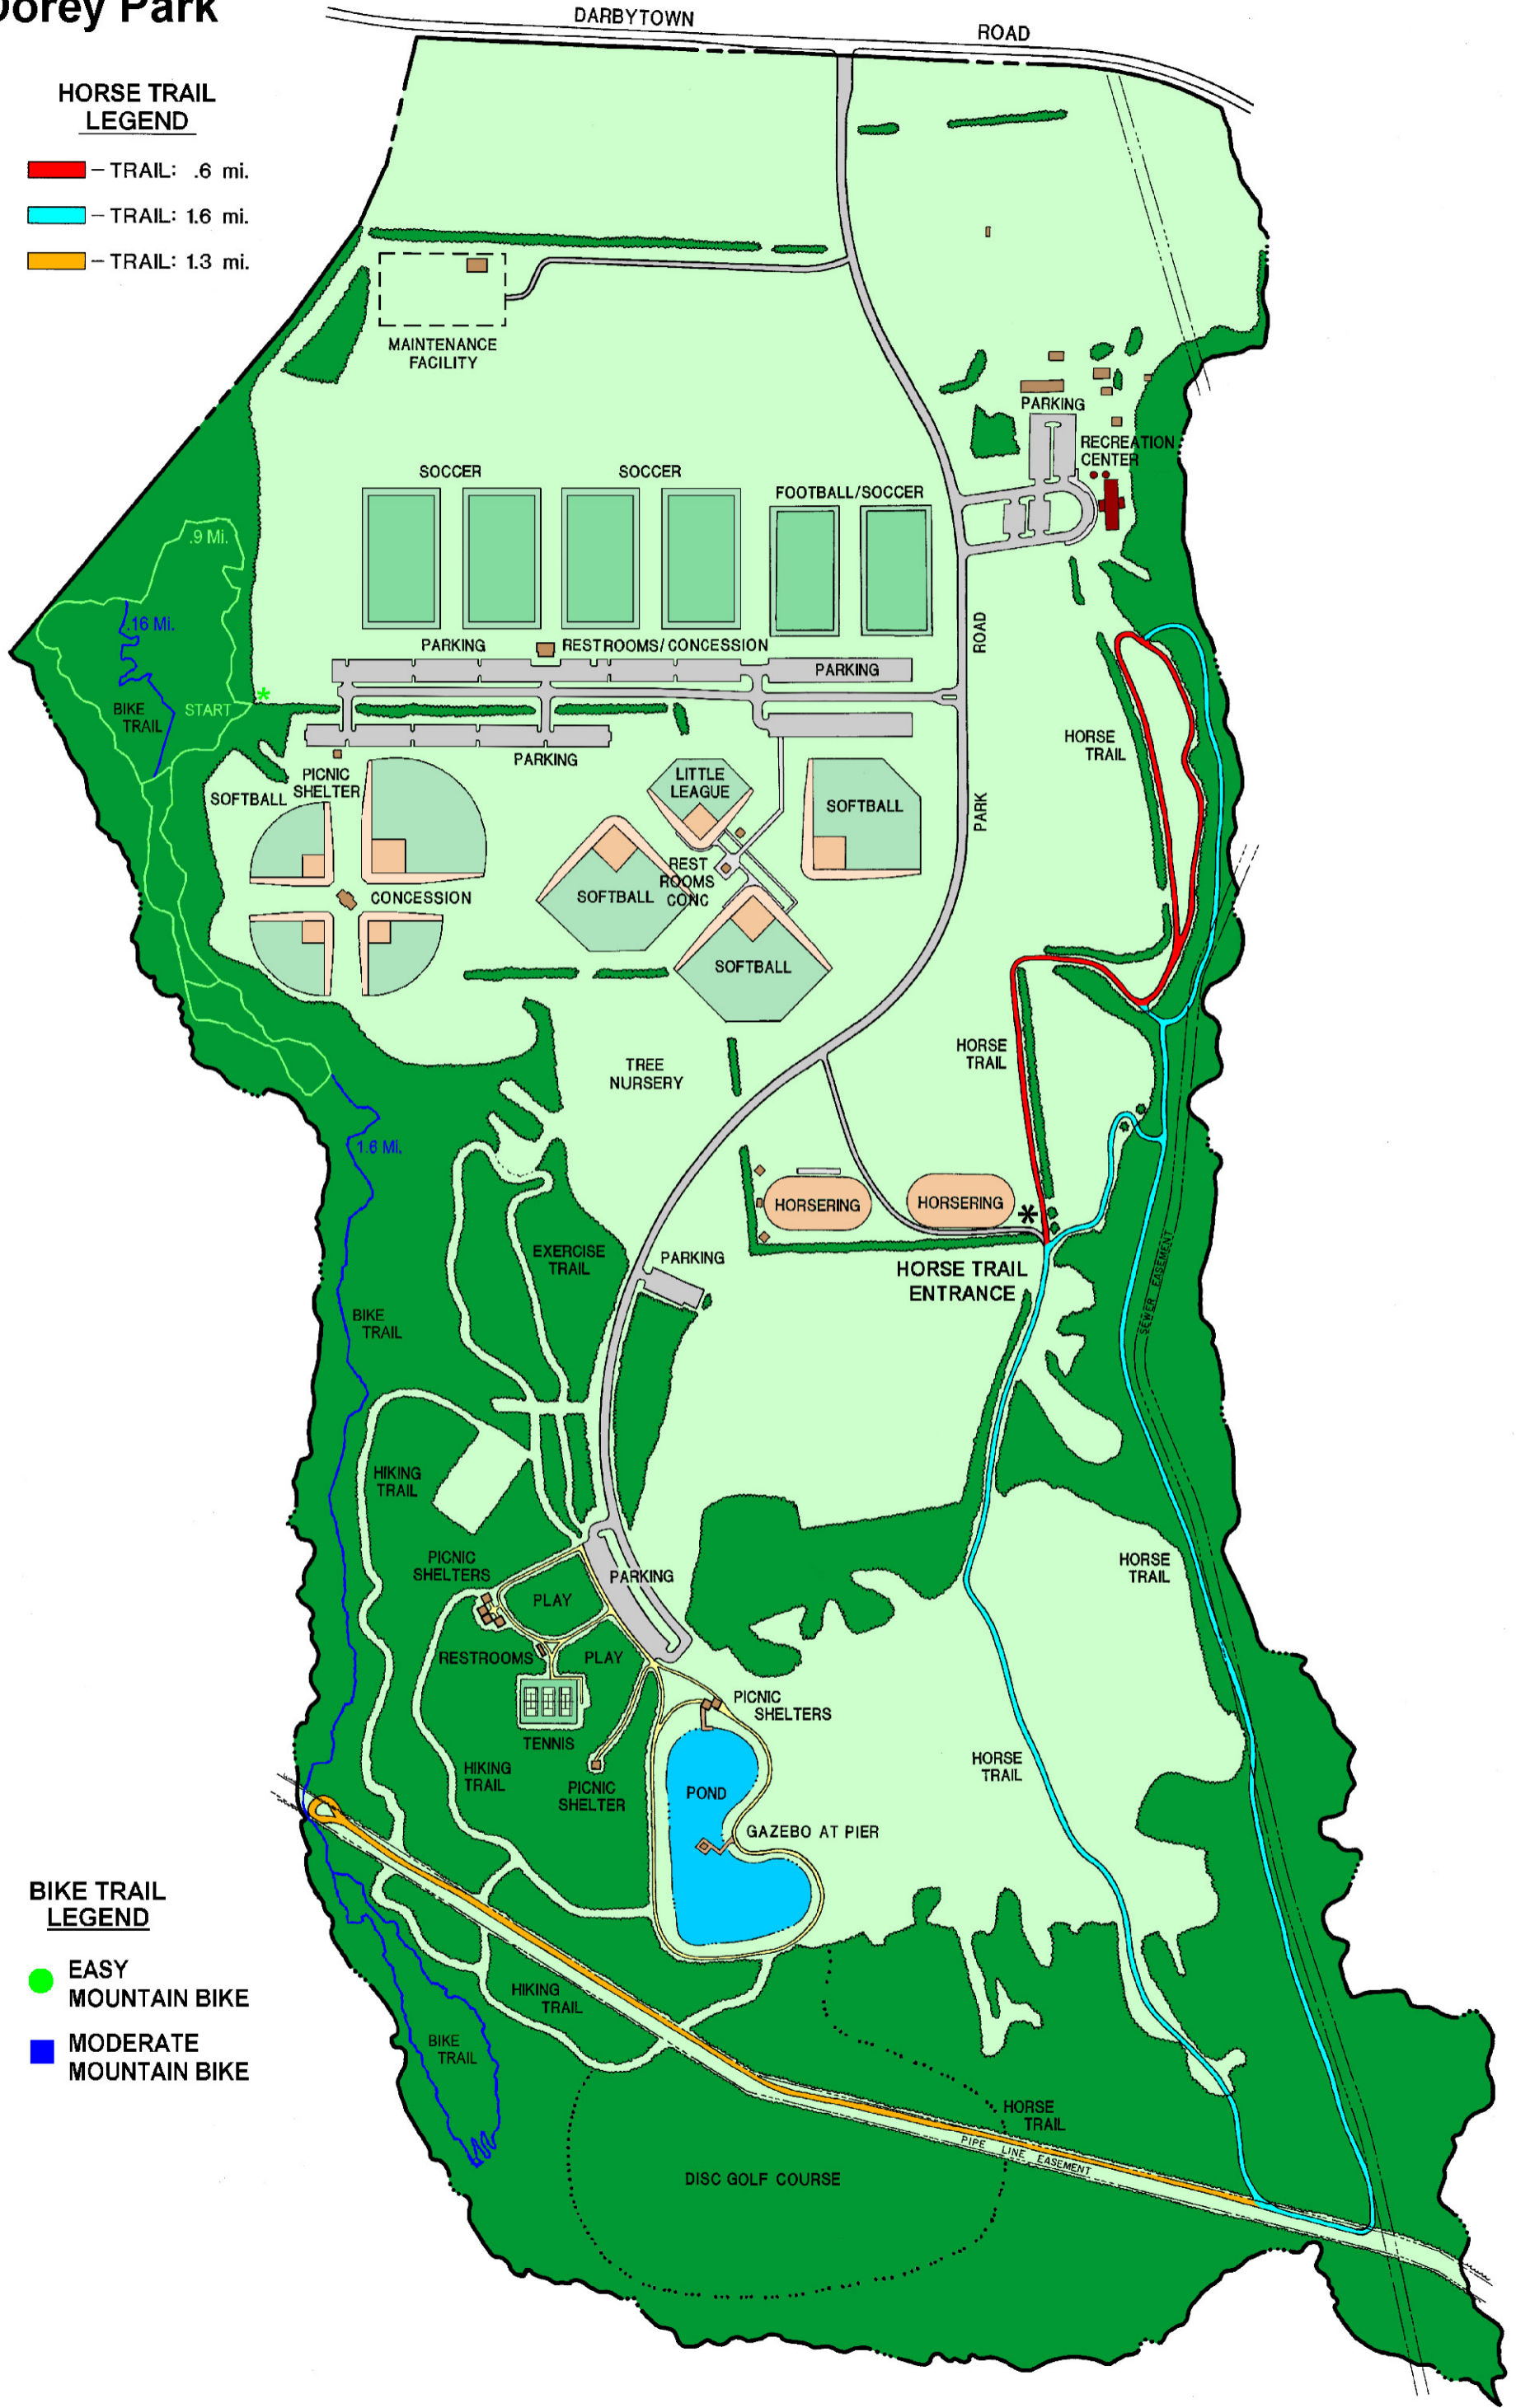

Dorey Park

DARBYTOWN ROAD

HORSE TRAIL LEGEND

- TRAIL: .6 mi.
- TRAIL: 1.6 mi.
- TRAIL: 1.3 mi.

BIKE TRAIL LEGEND

- EASY MOUNTAIN BIKE
- MODERATE MOUNTAIN BIKE