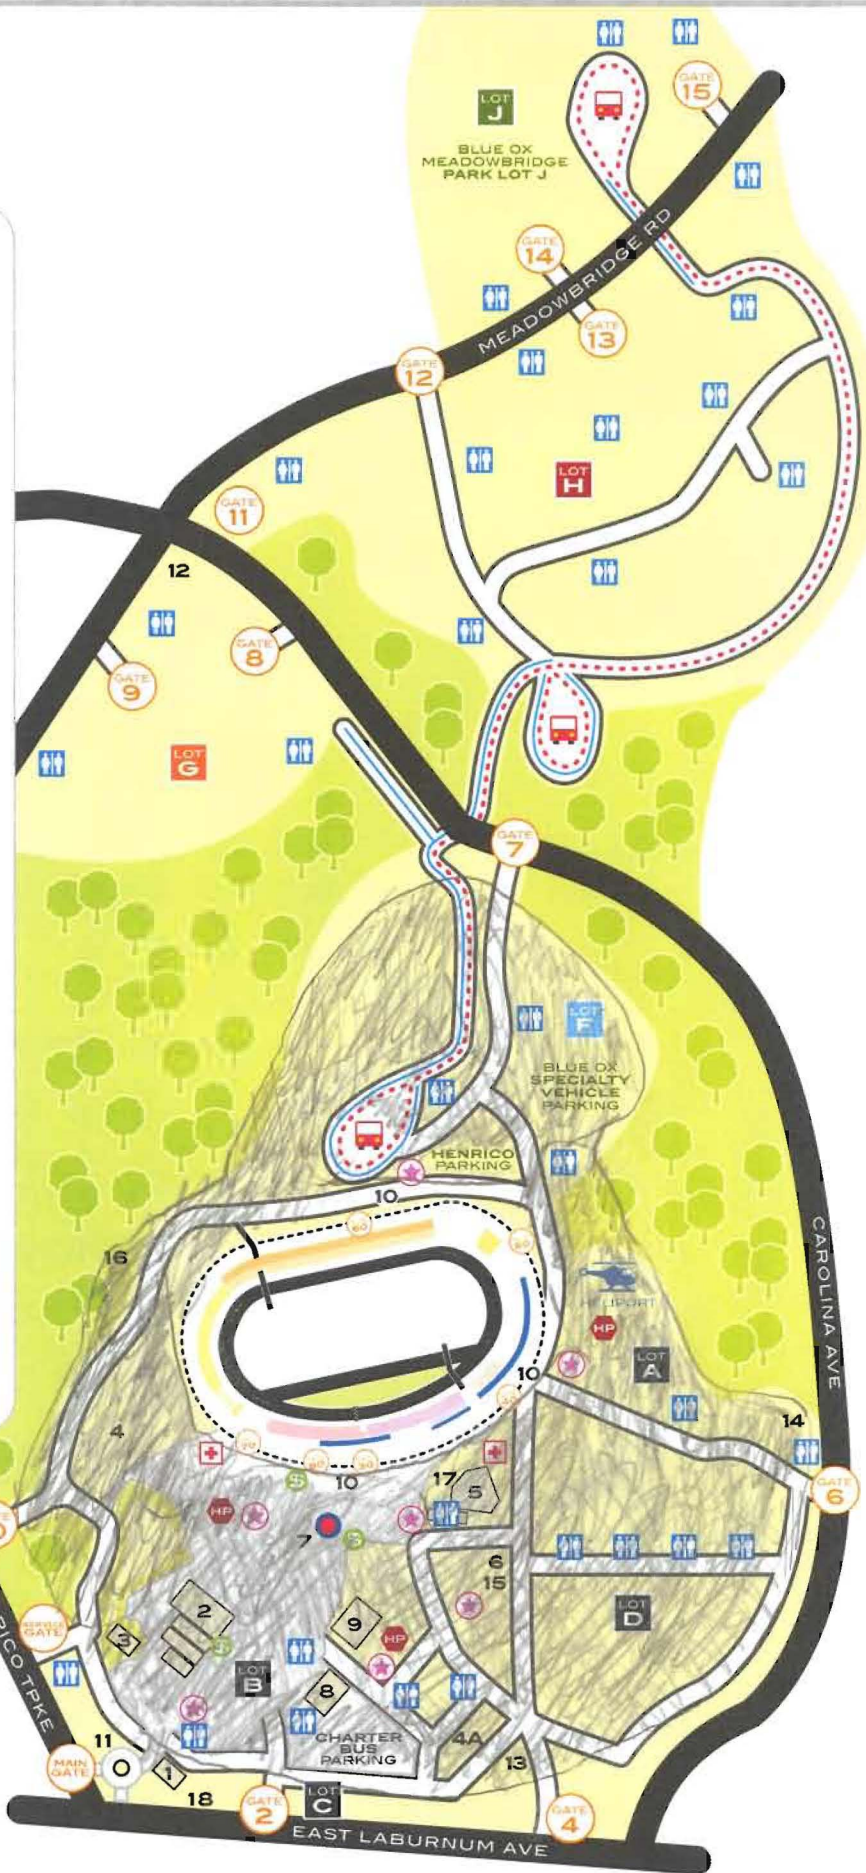

WELCOME

1. Ticket & Administrative Offices
2. Capital One Corporate Hospitality Pavilion
3. Credentials
4. Blue Ox Main Reserved RV Parking
- 4A. Blue Ox Laburnum Reserved RV Parking
5. Amphitheater
6. Party Zone / Green Flag Zone
7. Midway: Souvenirs / Concessions
8. Fan Fest Presented by Chevy
9. Old Dominion Building / Pit Stop Club
10. Ticket Booths
11. Downtown & The Showplace Shuttle Drop Off / Pick-Up
12. Fas Mart Convenience Store
13. Fas Mart On-Site Store (Race Weekends Only)
14. TORQUE Club Parking
15. Will Call / Military Ticket Sales / Ticket Booth
16. Golf Cart Compound
17. Miller Lite Ultimate Tailgate
18. Group Tailgate Lot (pre-paid lot)

- Public Restrooms
- First Aid / Care Center
- Tram Loading Area
- Tram Route
- ATM Machines
- Handicap Parking
- Guest Services
- Pedestrian Walkway
- Flag Pole

N

 Desired camera coverage areas

Imagery Date: 7/3/2010 1994 37°35'34.86" N 77°25'10.34" W elev 190 ft

Google Earth

Eye alt 6725 ft